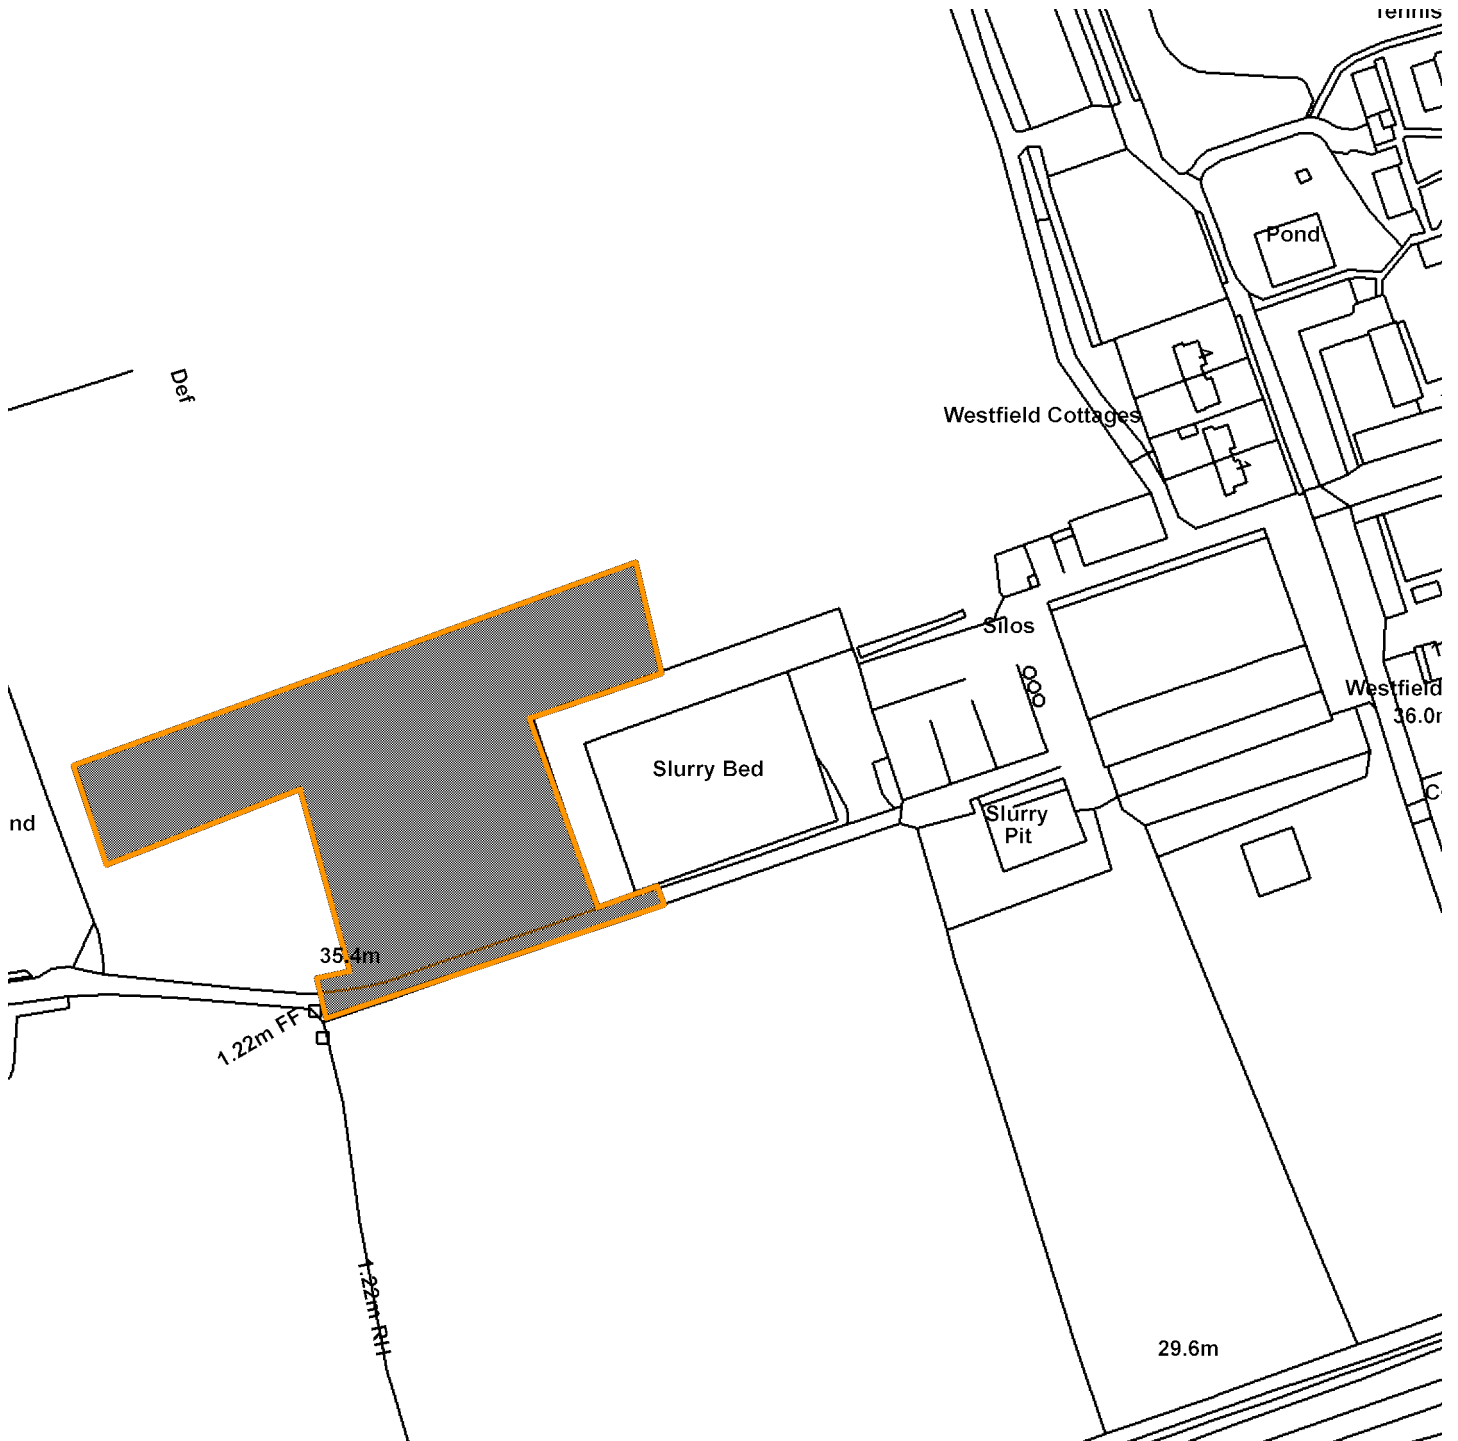

15/00378/FULM

Askham Bryan College Askham Fields Lane Askham Bryan

Scale : 1:2119

Reproduced from the Ordnance Survey map with the permission of the Controller of Her Majesty's Stationery Office © Crown Copyright 2000.

Unauthorised reproduction infringes Crown Copyright and may lead to prosecution or civil proceedings.

Organisation	CYC
Department	Not Set
Comments	Site Plan
Date	15 June 2015
SLA Number	Not Set